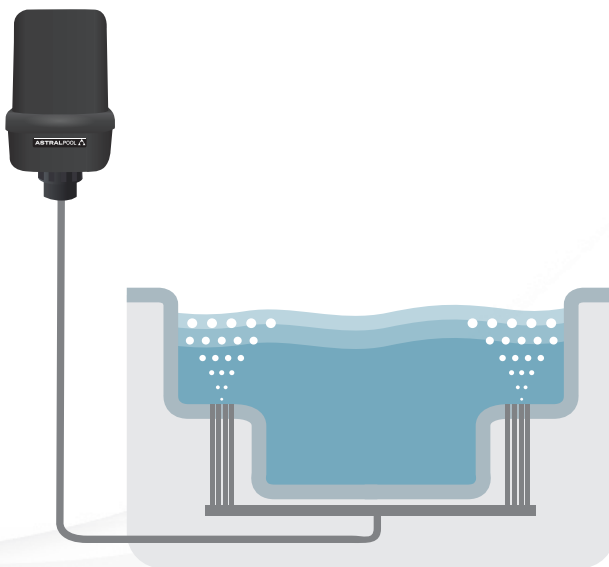

SX POOL & SPA BLOWER

- ✓ Powerful two stage motor designed for high pressure air
- ✓ Option air switch operation
- ✓ Unique design to lower noise and keep moisture out
- ✓ Suitable for outdoor swimming pool and in-ground spa applications

SX POOL & SPA BLOWER

ENHANCE YOUR POOL OR SPA

Air blowers mix the air and your Pool or Spa water to create a relaxing environment. It works by creating air flow and then channelling that air through a pipe plumbed system that is connected to jets in your pool or spa. An air blower is also sometimes referred to as an air pump or a bubbler, because it creates bubbling in the spa water. There are two common Spa blower setups that pool builders use.

Air Channels

This setup requires a series of holes drilled into the spa - usually at the seats and floor. The spa would be installed with a pipe channel system where by the air from the spa blower is then channelled to these holes.

Air Injectors

In this method, air is ported to individual "jets". This is connected to fittings in the seat area or floor. Each of these fittings has an individual air supply going to it.

ULTIMATE RELAXATION