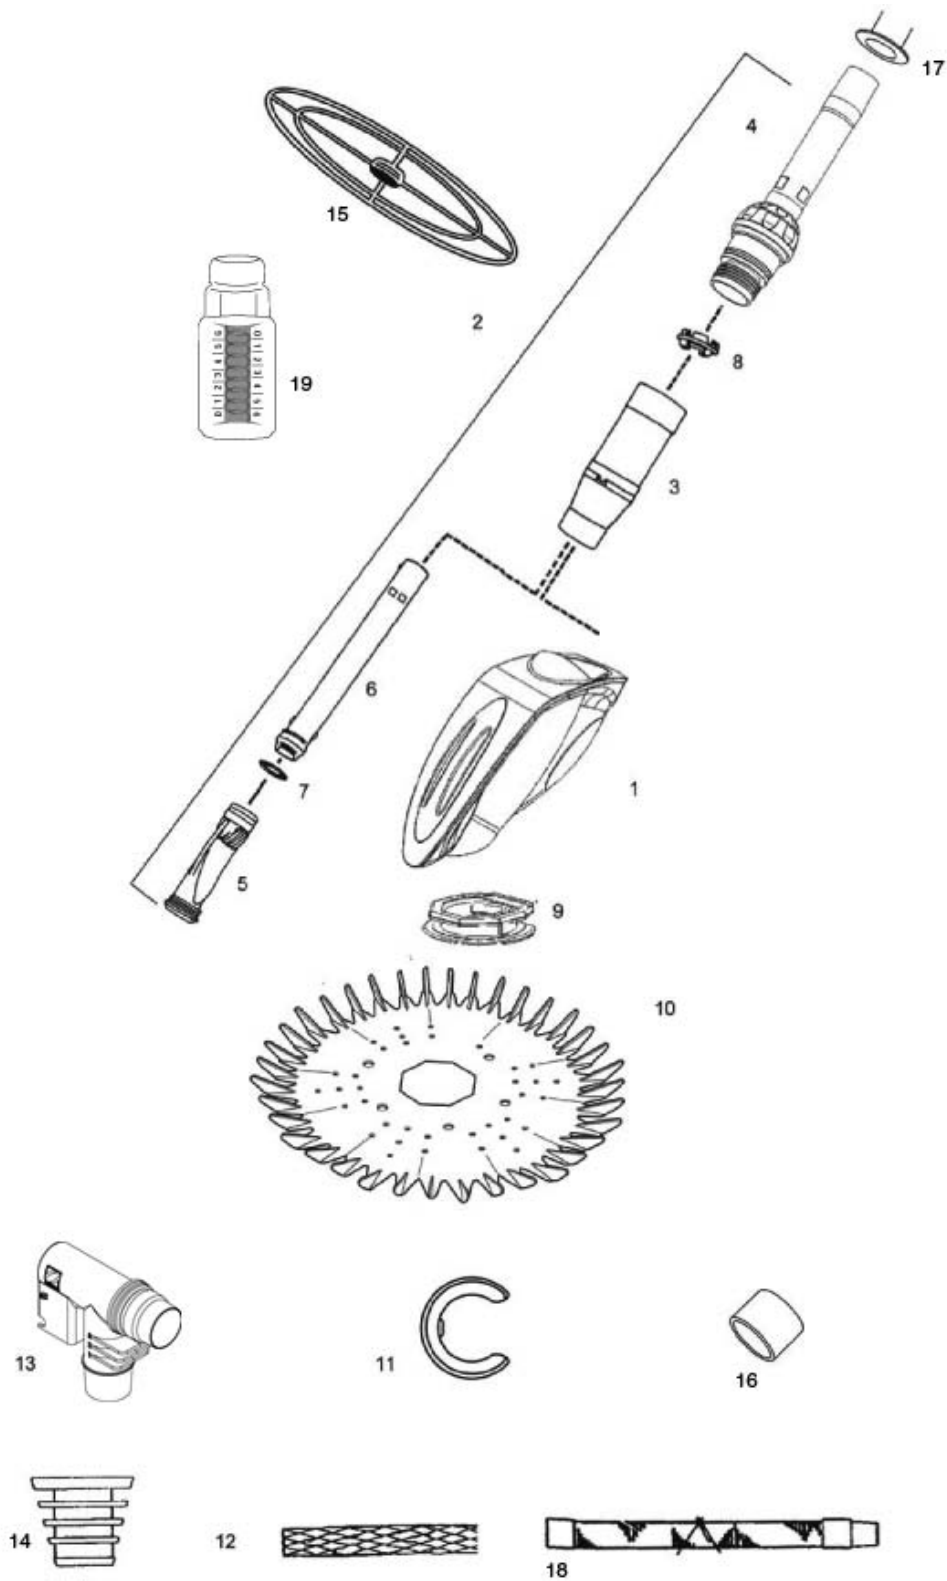

ZODIAC Zoom

ZODIAC

Zoom

All round suction cleaner designed specifically for vinyl and resin above ground pools.

Complete Unit

Part No	Description	RRP excl. GST	RRP incl. GST
WC161	ZOOM Complete Unit	\$655.65	\$721.21

Parts

	Part No	Description	Colour	RRP excl. GST	RRP incl. GST
1	W83312	ZOOM Outer Body Complete	Light Blue/Grey	\$267.64	\$294.39
2	W83316	ZOOM Cassette Assembly	Light Blue	\$256.19	\$281.80
3	W83305	ZOOM Cassette Chamber	Light Blue	\$127.57	\$140.33
4	W83302	ZOOM Outer Extension Pipe	Light Blue	\$81.56	\$89.71
5	W81710PK	Diaphragm Cassette Long Life (12 pack)	Yellow	\$275.24	\$302.77
6	W56525	Inner Extension Pipe	White	\$46.99	\$51.69
7	W81600PK	Diaphragm Retaining Ring (6 pack)		\$29.09	\$32.00
8	W74000PK	Compression Ring (12 pack)		\$76.89	\$84.59
9	W69721PK	ZOOM Flexi Foot (3 pack)	Pearl Blue	\$162.99	\$179.29
10	W70179PK	ZOOM Disc - Ribbed Blue	Pearl Blue	\$221.57	\$243.73
11	W70105PK	Hose Weight (10 pack)	Light Blue	\$102.07	\$112.28
12	W33900	Hose Protector Mesh	White	\$6.26	\$6.89
13	W70281PK	AD Flow Valve Complete (2 pack)	White	\$79.49	\$87.43
14	W70263	Universal Weir Cuff	White	\$12.01	\$13.21
15	W70036	ZOOM Large Wheel Deflector	Light Blue	\$27.71	\$30.48
16	W83306	ZOOM Spacer Ring	Light Blue	\$2.30	\$2.53
17	W30217PK	Leader Hose Adaptor (10 pack)	Pink	\$23.02	\$25.32
18	W30135	ZOOM Single Length Hose	Pearl Blue	\$17.72	\$19.49
	W26035	ZOOM Jumbo Hose Pack - 30 Lengths	Pearl Blue	\$342.98	\$377.28
	W26040	Rainbow Jumbo Hose - 30 Pack	Rainbow	\$342.98	\$377.28
19	W70335	Pool Pulse		\$44.91	\$49.41