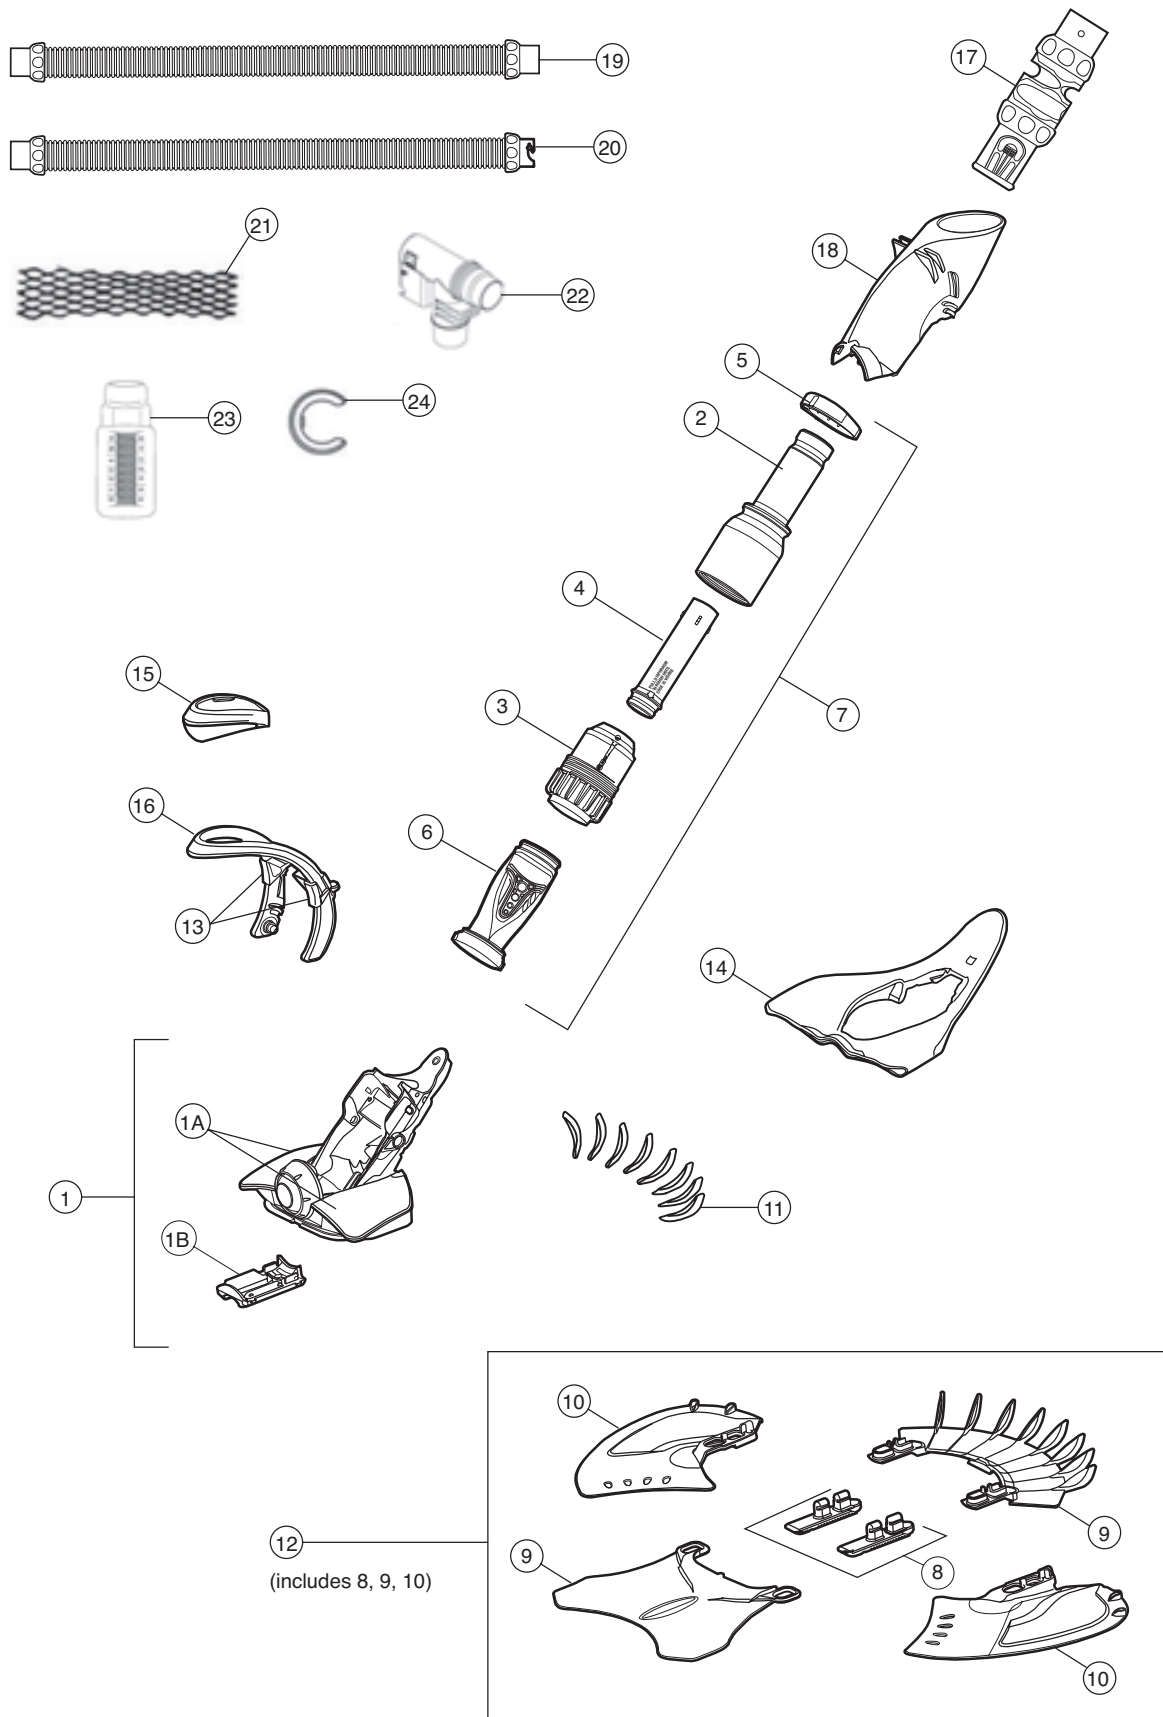

ZODIAC

X7

ZODIAC

X7

Durable and stylish, this sleek machine will scrub pool walls and floors in next to no time!

Complete Unit

| Part No | Description | RRP excl. GST | RRP incl. GST |
|---------|--------------------------|---------------|---------------|
| WC200 | X7 Quattro Complete Unit | \$917.53 | \$1,009.29 |