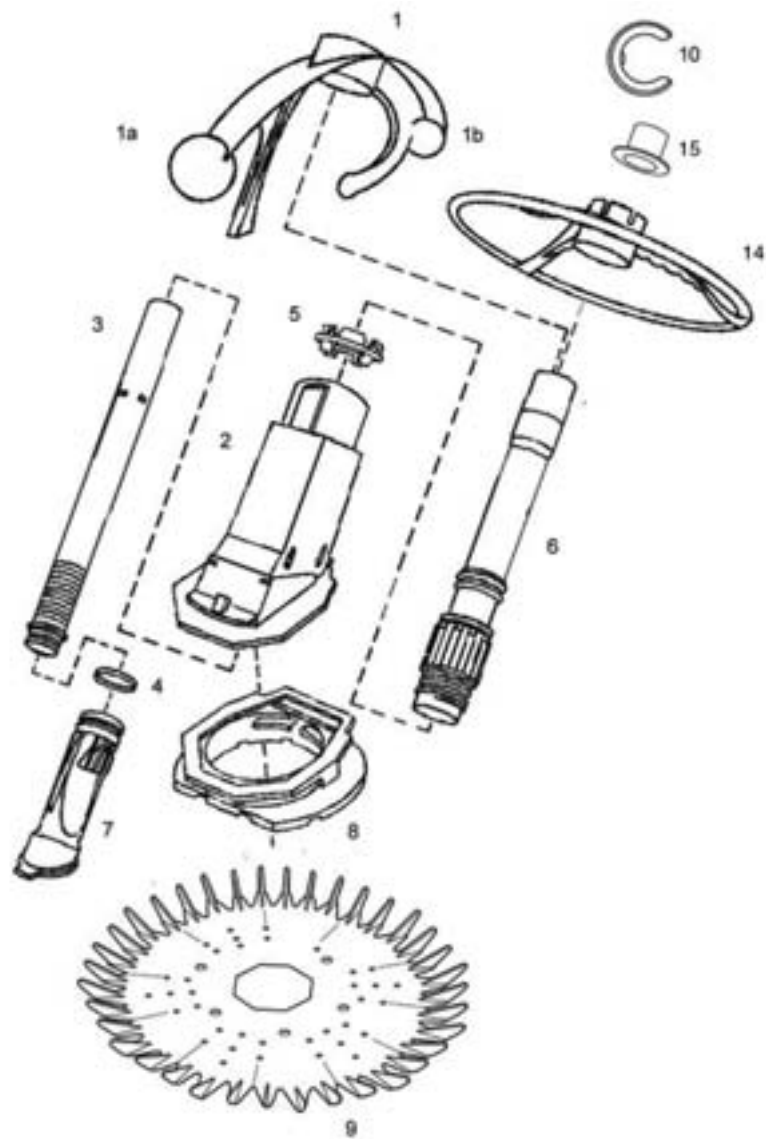

ZODIAC Pacer

ZODIAC

Pacer

A reliable suction cleaner for use in pools of all shapes and sizes.

Complete Unit

Part No	Description	Colour	RRP excl. GST	RRP incl. GST
WC117	PACER Multi Surface	Light/Dark Blue	\$654.06	\$719.47

Parts

	Part No	Description	Colour	RRP excl. GST	RRP incl. GST
1	W69985	Outer Casing Pacer	Pearl Blue	\$267.64	\$294.39
1a	W80100	Float Ball - 50mm		\$9.51	\$10.46
1b	W84800	Weight		\$14.11	\$15.51
2	W70034	Inner Body Complete		\$243.64	\$268.00
3	W56525	Inner Extension Pipe	White	\$46.99	\$51.69
4	W81600PK	Diaphragm Retaining Ring (6 pack)		\$29.09	\$32.00
5	W74000PK	Compression Ring (12 pack)		\$76.89	\$84.59
6	W69983	Outer Extension Pipe	Dark Blue	\$58.49	\$64.34
7	W81700PK	Diaphragm Standard Long Life (12 pack)	Yellow	\$275.24	\$302.77
8	W69721PK	Flexi Foot (3 pack)	Pearl Blue	\$162.99	\$179.28
9	W70177	PACER Disc 36 Fin	Light Blue	\$110.79	\$121.87
10	W70105PK	Hose Weight (10 pack)	Light Blue	\$102.07	\$112.28
11	W33900	Hose Protector Mesh	White	\$6.26	\$6.89
12	W70281PK	AD Flow Valve Complete (2 pack)	White	\$79.49	\$87.43
13	W70263	Universal Weir Cuff	White	\$12.01	\$13.21
14	W69647	PACER Medium Wheel Deflector	Pearl Blue	\$20.86	\$22.95
15	W30217PK	Leader Hose Adaptor (10 pack)	Pink	\$23.02	\$25.32
16	W30135	PACER Single Length Hose	Pearl Blue	\$17.72	\$19.49
	W26035	PACER Jumbo Hose Pack 30 Lengths	Pearl Blue	\$342.98	\$377.28
	W26040	Rainbow Jumbo Hose - 30 Pack	Rainbow	\$342.98	\$377.28
17	W70335	Pool Pulse		\$44.91	\$49.40