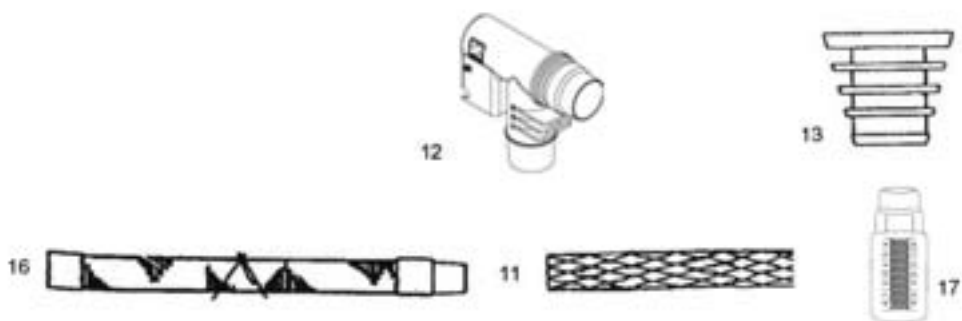

ZODIAC Pacer

ZODIAC

Pacer

A reliable suction cleaner for use in pools of all shapes and sizes.

Complete Unit

Part No	Description	Colour	RRP excl. GST	RRP incl. GST
WC117	PACER Multi Surface	Light/Dark Blue	\$654.06	\$719.47

Parts

	Part No	Description	Colour	RRP excl. GST	RRP incl. GST
1	W69985	Outer Casing Pacer	Pearl Blue	\$267.64	\$294.39
1a	W80100	Float Ball - 50mm		\$9.51	\$10.46
1b	W84800	Weight		\$14.11	\$15.51
2	W70034	Inner Body Complete		\$243.64	\$268.00
3	W56525	Inner Extension Pipe	White	\$46.99	\$51.69
4	W81600PK	Diaphragm Retaining Ring (6 pack)		\$29.09	\$32.00
5	W74000PK	Compression Ring (12 pack)		\$76.89	\$84.59
6	W69983	Outer Extension Pipe	Dark Blue	\$58.49	\$64.34
7	W81700PK	Diaphragm Standard Long Life (12 pack)	Yellow	\$275.24	\$302.77
8	W69721PK	Flexi Foot (3 pack)	Pearl Blue	\$162.99	\$179.28
9	W70177	PACER Disc 36 Fin	Light Blue	\$110.79	\$121.87
10	W70105PK	Hose Weight (10 pack)	Light Blue	\$102.07	\$112.28
11	W33900	Hose Protector Mesh	White	\$6.26	\$6.89
12	W70281PK	AD Flow Valve Complete (2 pack)	White	\$79.49	\$87.43
13	W70263	Universal Weir Cuff	White	\$12.01	\$13.21
14	W69647	PACER Medium Wheel Deflector	Pearl Blue	\$20.86	\$22.95
15	W30217PK	Leader Hose Adaptor (10 pack)	Pink	\$23.02	\$25.32
16	W30135	PACER Single Length Hose	Pearl Blue	\$17.72	\$19.49
	W26035	PACER Jumbo Hose Pack 30 Lengths	Pearl Blue	\$342.98	\$377.28
	W26040	Rainbow Jumbo Hose - 30 Pack	Rainbow	\$342.98	\$377.28
17	W70335	Pool Pulse		\$44.91	\$49.40