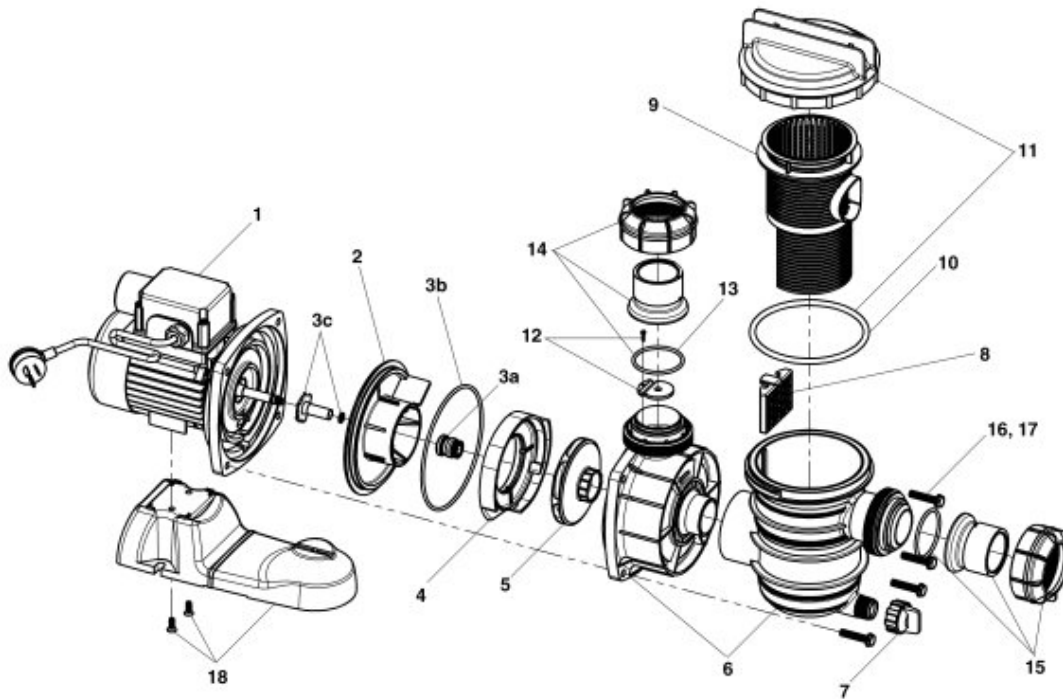

Wholesale Pool and Spa Supplies

www.wholesalepoolandspasupplies.com.au
office@wholesalepoolandspasupplies.com.au

Item No.	Description	Qty.	Item No.	Description	Qty.
1	Motor	1	9	Basket - Strainer	1
2	Baffle	1	10	O'ring - Lid	1
3a	Mechanical Seal	1	11	Lid & O'ring Assy.	1
3b	O'ring - Casing	1	12	Clacker Assembly	1
3c	Shaft Sleeve & O'ring	1	13	O'ring - Barrel Union	2
4	Diffuser	1	14	Barrel Union Assy.	1
5	Impeller	1	15	Barrel Union Complete	1
6	Casing & Bowl Assy.	1	16 / 17	Bolts & Nuts	4
7	Plug - Drain	1	18	Base & Screws	1
8	Finger Guard	1			

If service parts are required please quote Model Number and Type of pump as shown on the label of the pump.